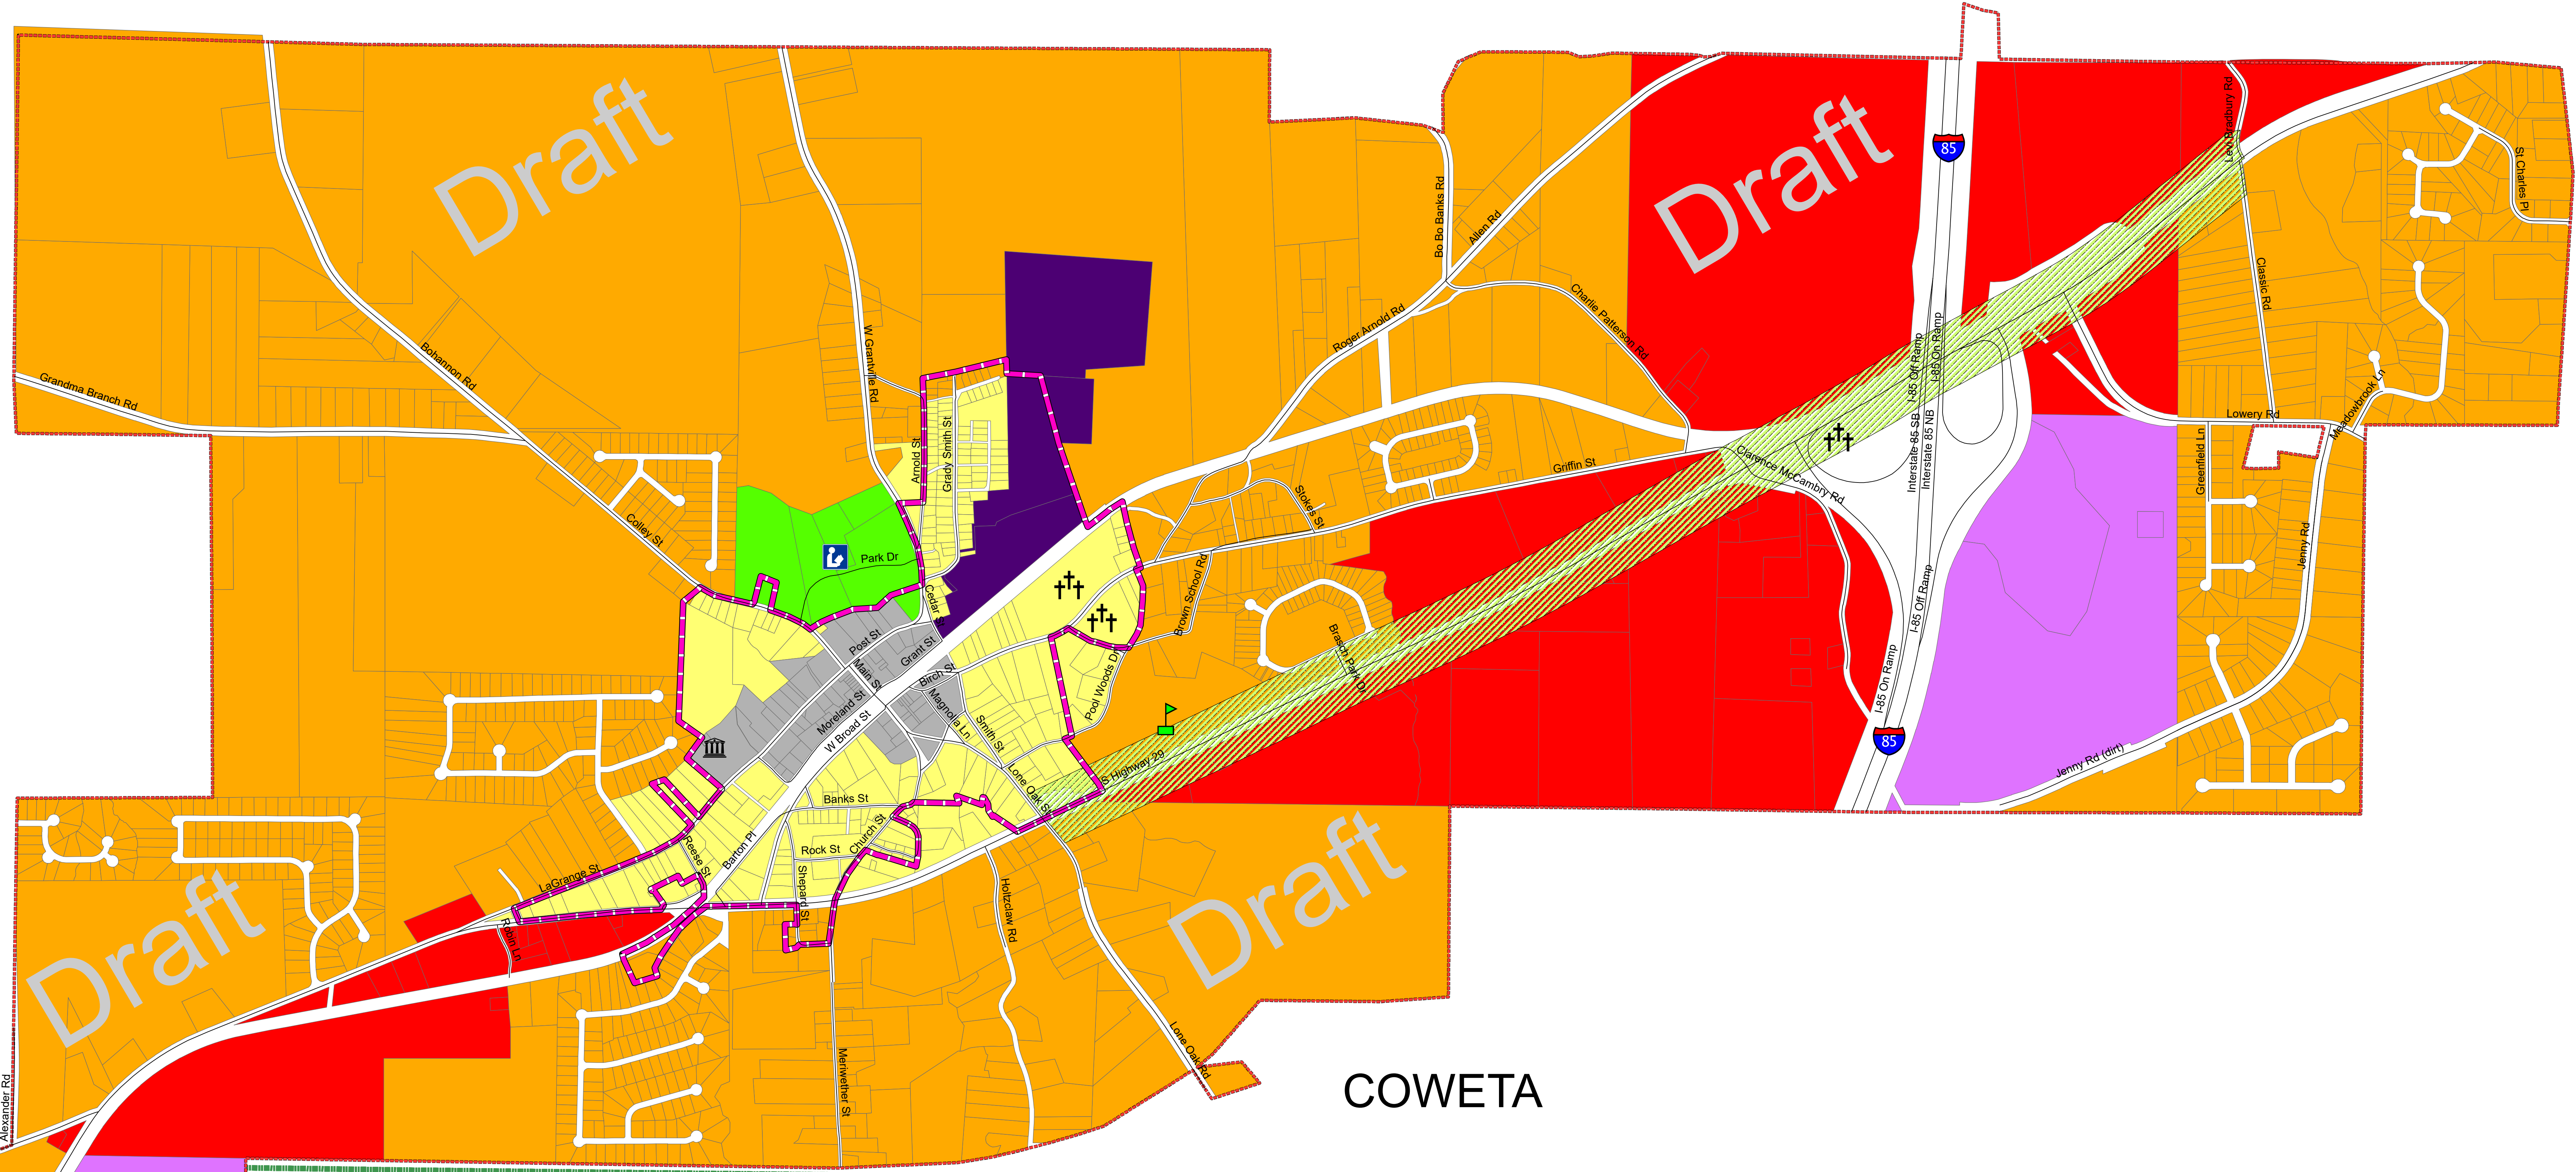

City of Grantville Character Area

COWETA

COWETA

MERIWETHER

TROUP

COWETA

DISCLAIMER
 This map was created by Three Rivers Regional Commission and utilizes a map of Regional Commission boundaries for the State of Georgia. Sources of map information include the U.S. Census Bureau (2008) and GDOT circa. (2005). The map was created for informational purposes only. The user of this document agrees to render TRRC harmless for the information herein.
 Produced by: Three Rivers Regional Commission
 July 29, 2016

††	Cemetery	■	Downtown
⛪	City Hall	■	Developing Residential
🛣️	I-85	■	Traditional Residential
📖	Library	■	Commercial Center
🎓	School	■	Industrial
—	Roads	■	Industrial Redevelopment
📐	Historic District	■	Green Space/Park
📐	City Limits	📐	Surrounding_Counties
📐	Gateway Corridor		